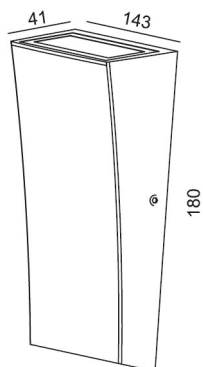

DENT EXTERIOR LUMINAIRE

Aluminium

Black

White

PRODUCT INFORMATION

| Order Code | Power | Lumens | CCT | Body Colour | CRI (Ra) | IP Rating | Beam Angle | Dimmable | Emergency | Sensor | Size | SKU Number | Carton Qty | Weight |
|------------|-------|---------------|---------------------|-----------------------------|----------|-----------|------------|----------|-----------|--------|------------------|---------------|------------|--------|
| SCI-2651 | 6w | 440, 466, 485 | 3000k, 4000k, 5000k | Powder Coated White | 82 | 54 | 120° | N/A | N/A | N/A | 143 x 180 x 41mm | 9376047819730 | 10 | 7kg |
| SCI-2652 | 6w | 440, 466, 485 | 3000k, 4000k, 5000k | Powder Coated Black | 82 | 54 | 120° | N/A | N/A | N/A | 143 x 180 x 41mm | 9376047819740 | 10 | 7kg |
| SCI-2653 | 6w | 440, 466, 485 | 3000k, 4000k, 5000k | Polished Anodised Aluminium | 82 | 54 | 120° | N/A | N/A | N/A | 143 x 180 x 41mm | 9376047819754 | 10 | 7kg |

DIMENSIONS

SPECIFICATIONS

Tri-Colour Switch

CCT 3000k, 4000k, 5000k

Lumens 440LM / 466LM / 485LM

Built in Driver

6W

IP54