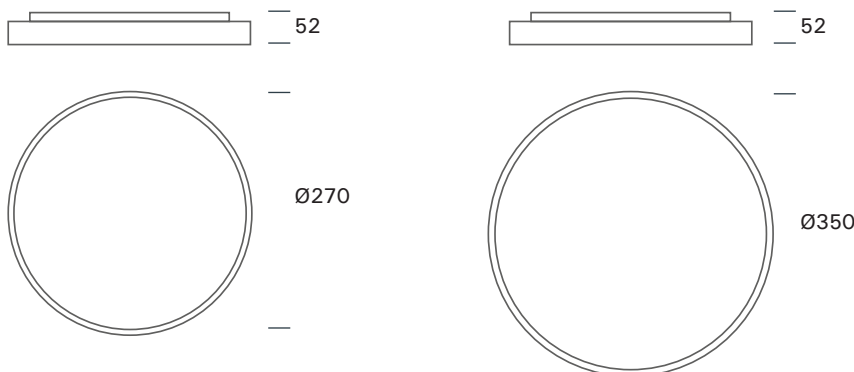

# STRIPE TRIM

## SPECIFICATIONS

Dimmable – triac  
 .....  
 Inbuilt CCT Colour Switch  
 3000k / 4000k  
 .....  
 Inbuilt Wattage Switch  
 .....  
 IP54  
 .....  
 Class 2  
 .....  
 110° Beam Angle  
 .....  
 Epistar 2835 LED's  
 .....  
 CRI 80  
 .....  
 Easy Installation  
 .....  
 Replaceable LED Driver  
 .....  
 European Designed  
 .....  
 5 year warranty\*

## PRODUCT INFORMATION

Order Code	Stripe Trim	Wattage	CCT 3k/4k	Dimmable	Frame	Size	IP Rating	LM/W
SCI-3980	Stripe Trim II	24w/18w switch	2 x CCT Switch	Dimmable	White	270x52mm	IP54	100lm/w
SCI-3981	Stripe Trim III	32w/24w switch	2 x CCT Switch	Dimmable	White	350x52mm	IP54	100lm/w

## DIMENSIONS