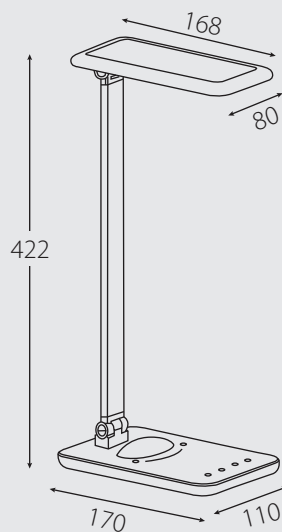

PRODUCT INFORMATION

Order Code	Power	Lumens	CCT	Body Colour	CRI (Ra)	IP Rating	Beam Angle	Dimmable	Emergency	Sensor	Size	SKU Number	Carton Qty	Weight
SCI-2425	8w	440	2700k 6500k	Blue	82	20	120°	Yes	No	No	170 x 110 x 420 mm	9376047816029	12	15kg
SCI-2426	8w	440	2700k 6500k	Pink	82	20	120°	Yes	No	No	170 x 110 x 420 mm	9376047816036	12	15kg
SCI-2427	8w	440	2700k 6500k	White	82	20	120°	YES	NO	NO	170 x 110 x 420 mm	9376047816043	12	15kg

Voltage	Frequency HZ	IK Rating	Diffuser	Body Material	Mounting Type	Wiring Type
12v DC	50Hz/60Hz	N/A	Frosted	ABS + Aluminium	N/A	Flex & Plug

DIMENSIONS

FEATURES:

8 watt

440lm

256 Flashing colour effect

CCT 2700k-6500k