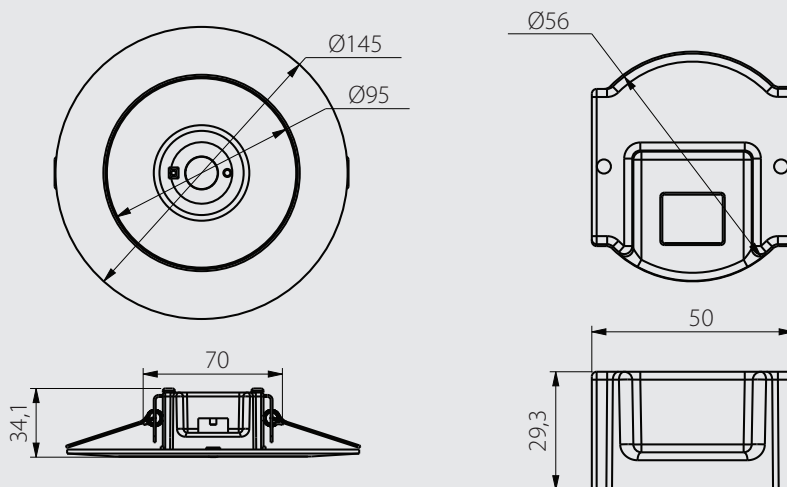

EM- 09 EVAC SERIES

PRODUCT INFORMATION

Order Code	Power	Lumens	CCT	Body Colour	CRI (Ra)	IP Rating	Beam Angle	Dimmable	Emergency	Sensor	Size	SKU Number	Carton Qty	Weight
SCI-2093	1.85w	135	5000k	White	82	20	140°	N/A	Yes	N/A	80.2 x 55.5 x 68.2mm	9376047818467	20	7.2kg

Voltage	Frequency HZ	IK Rating	Diffuser	Body Material	Mounting Type	Wiring Type
240v	50Hz	N/A	N/A	PC	Ceiling / Wall	Flex & Plug

DIMENSIONS

FEATURES:

Complete with adaptor plate

Adjustable dish 95/145mm

Non-maintained